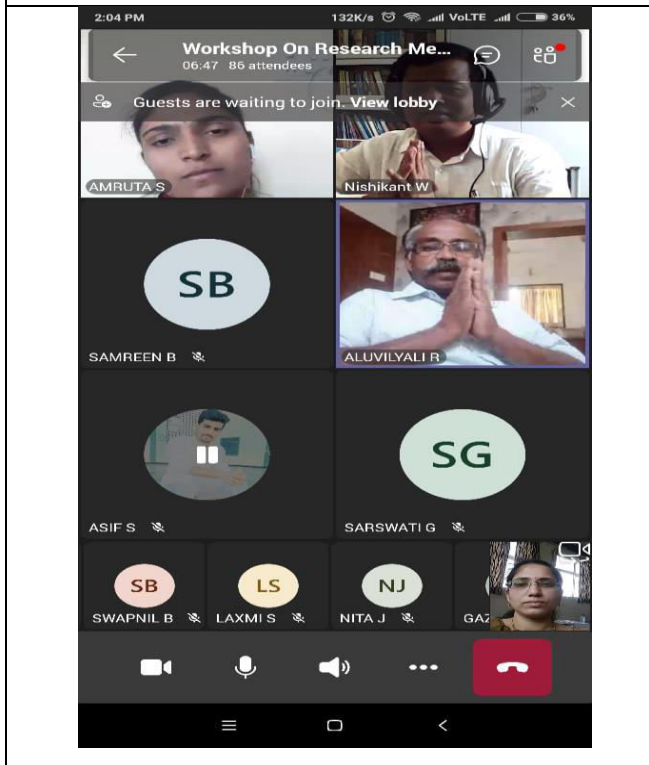

iv. Details of Participants :

Total 87 participants (37 male and 50 female) attended the workshop.

v. Brief Summary of Events/ Sessions :

Dr. Suyog Amrutrao, Director, Department of Management Science, Dr. BAMU, Sub-center, Osmanabad was the resource person for this workshop. He explained research methodology in a very simple and lucid manner. He thrown light over the topic selection, hypothesis framing and sampling for the research study. The second resource person Dr. Nishikant Warbhuwan, Assistant Professor and Research Guide, SRTMU, Sub-center, Peth, Latur clarified doubts of students regarding how to write the research report simply and effectively.

vii. Any Appendix If Necessary

List of Participants attached

Date:- 05.04.2021

Convener

HoD
HEAD
Dept. of Commerce
Rajarshi Shahu Mahavidyalaya
LATUR

Principal
Rajarshi Shahu Mahavidyalaya
(Autonomous), Latur

C) Geotagged Photographs / Screenshot:

Prof. Dr. A.J.Raju, Vice-Principal welcoming the Resource Person Dr.Suyog Amrutrao & Dr.Nishikant Warbhuwan

Resource Person Dr.Nishikant Warbhuwan sharing his PPT on Screen