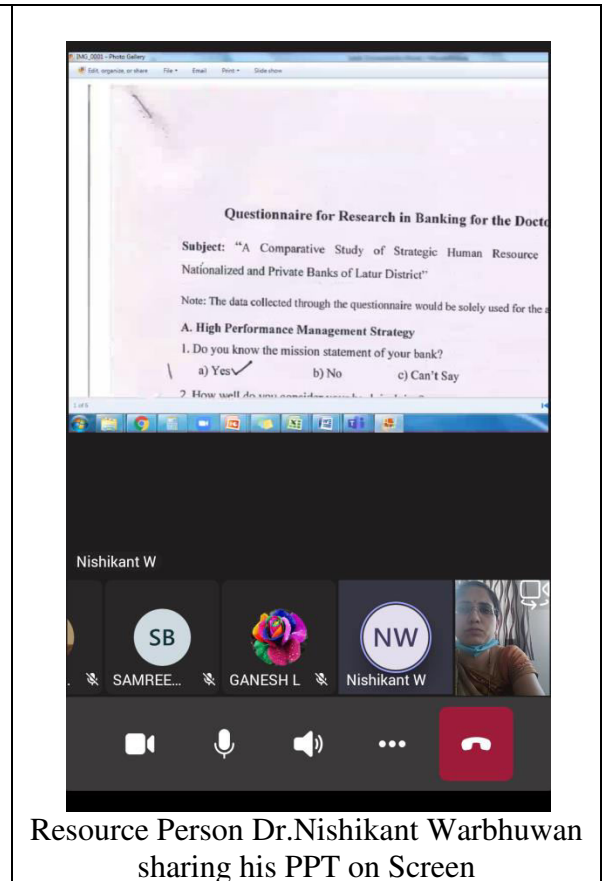

C) Geotagged Photographs / Screenshot:

D) Link of Video of the programme if any (Video may be uploaded on college website/ YouTube, etc.)